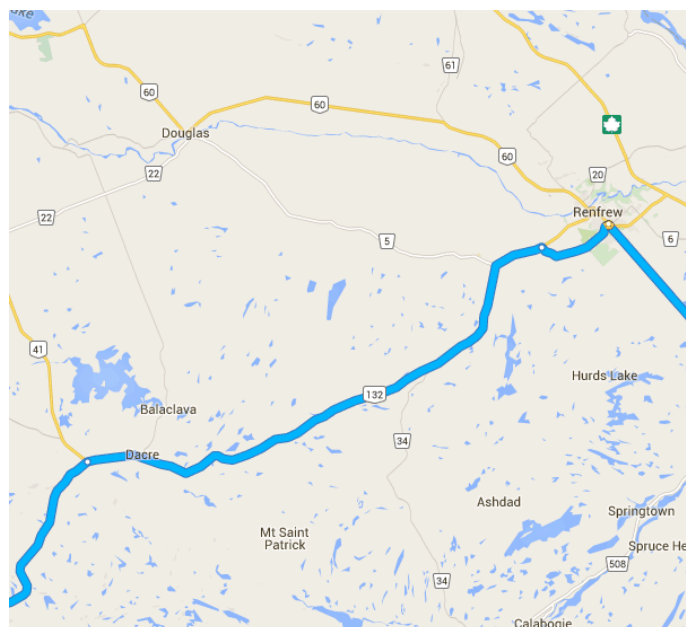

Drive 323 km, 3 h 31 min

Directions from Macdonald-Cartier Fwy to Burnstown, ON

o Macdonald-Cartier Fwy

Ontario

Follow ON-401 E to ON-37 N in Belleville.

Take exit 544 from ON-401 E

_____ 114 km / 1 h 2 min

1. Head east on ON-401 E

_____ 114 km

2. Take exit 544 for ON-37 toward Tweed/Belleville

_____ 350 m

Follow ON-37 N to Trans-Canada Hwy/ON-7 in Tweed

_____ 44.0 km / 33 min

- 3. Turn right onto ON-37 N
 _____ 18.7 km
- 4. Turn right onto Roslin Rd
 _____ 1.3 km
- 5. Turn right onto ON-37 N
 _____ 23.9 km

Take ON-41 N to ON-132 E in Bonnechere Valley

- _____ 122 km / 1 h 27 min
- 6. Turn right onto Trans-Canada Hwy/ON-7
 (signs for Perth)
 _____ 21.6 km
- ⬅ 7. Turn left onto ON-41 N (signs for Eganville)
 _____ 101 km

Continue on ON-132 E to Renfrew

- _____ 30.5 km / 22 min
- ↑ 8. Continue straight onto ON-132 E
 _____ 26.5 km
- 9. Turn right onto Opeongo Rd
 _____ 4.0 km

-  Turn **right** onto **Raglan St S/ON-60 E**
56 m / 12 s
-  Slight **right** onto **Raglan St S/Renfrew County Rd 52**
 Continue to follow Renfrew County Rd 52
12.1 km / 10 min