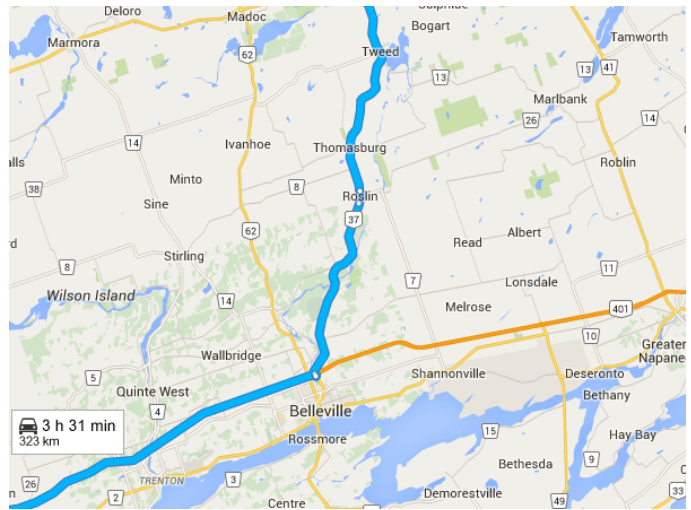

Drive 323 km, 3 h 31 min

Directions from Macdonald-Cartier Fwy to Burnstown, ON

o Macdonald-Cartier Fwy

Ontario

Follow ON-401 E to ON-37 N in Belleville.

Take exit 544 from ON-401 E

_____ 114 km / 1 h 2 min

1. Head east on ON-401 E

_____ 114 km

2. Take exit 544 for ON-37 toward Tweed/Belleville

_____ 350 m

Follow ON-37 N to Trans-Canada Hwy/ON-7 in Tweed

_____ 44.0 km / 33 min

- 3. Turn right onto ON-37 N
 _____ 18.7 km
- 4. Turn right onto Roslin Rd
 _____ 1.3 km
- 5. Turn right onto ON-37 N
 _____ 23.9 km

Take ON-41 N to ON-132 E in Bonnechere Valley

- _____ 122 km / 1 h 27 min
- 6. Turn right onto Trans-Canada Hwy/ON-7
 (signs for Perth)
 _____ 21.6 km
- ⬅ 7. Turn left onto ON-41 N (signs for Eganville)
 _____ 101 km

Continue on ON-132 E to Renfrew

- _____ 30.5 km / 22 min
- ↑ 8. Continue straight onto ON-132 E
 _____ 26.5 km
- 9. Turn right onto Opeongo Rd
 _____ 4.0 km

-  Turn **right** onto **Raglan St S/ON-60 E**
56 m / 12 s
-  Slight **right** onto **Raglan St S/Renfrew County Rd 52**
 Continue to follow Renfrew County Rd 52
12.1 km / 10 min