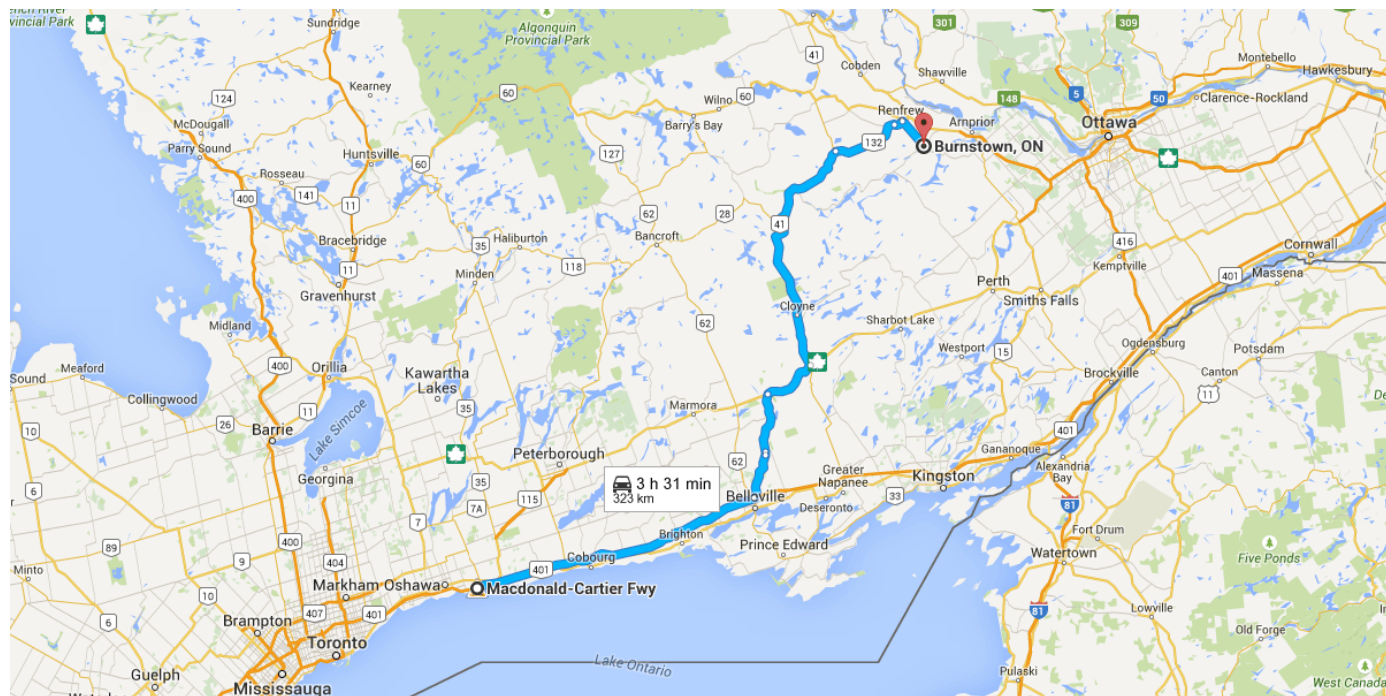

Drive 323 km, 3 h 31 min

Directions from Macdonald-Cartier Fwy to Burnstown, ON

o Macdonald-Cartier Fwy

Ontario

Follow ON-401 E to ON-37 N in Belleville.

Take exit 544 from ON-401 E

_____ 114 km / 1 h 2 min

1. Head east on ON-401 E

_____ 114 km

2. Take exit 544 for ON-37 toward Tweed/Belleville

_____ 350 m

Follow ON-37 N to Trans-Canada Hwy/ON-7 in Tweed

_____ 44.0 km / 33 min

- 3. Turn right onto ON-37 N
 _____ 18.7 km
- 4. Turn right onto Roslin Rd
 _____ 1.3 km
- 5. Turn right onto ON-37 N
 _____ 23.9 km

Take ON-41 N to ON-132 E in Bonnechere Valley

- _____ 122 km / 1 h 27 min
- 6. Turn right onto Trans-Canada Hwy/ON-7
 (signs for Perth)
 _____ 21.6 km
- ⬅ 7. Turn left onto ON-41 N (signs for Eganville)
 _____ 101 km

Continue on ON-132 E to Renfrew

- _____ 30.5 km / 22 min
- ↑ 8. Continue straight onto ON-132 E
 _____ 26.5 km
- 9. Turn right onto Opeongo Rd
 _____ 4.0 km

-  Turn **right** onto **Raglan St S/ON-60 E**
56 m / 12 s
-  Slight **right** onto **Raglan St S/Renfrew County Rd 52**
 Continue to follow Renfrew County Rd 52
12.1 km / 10 min