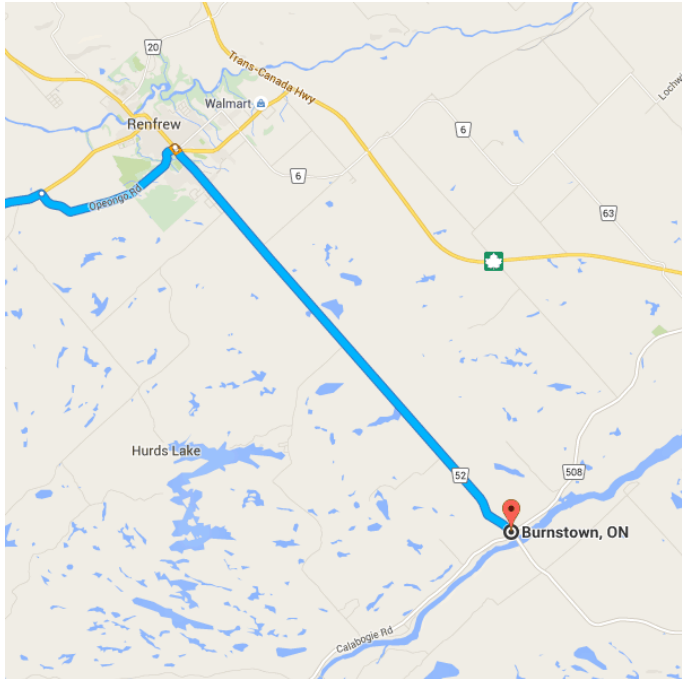

Drive 323 km, 3 h 31 min

Directions from Macdonald-Cartier Fwy to Burnstown, ON

o Macdonald-Cartier Fwy

Ontario

Follow ON-401 E to ON-37 N in Belleville.

Take exit 544 from ON-401 E

_____ 114 km / 1 h 2 min

1. Head east on ON-401 E

_____ 114 km

2. Take exit 544 for ON-37 toward Tweed/Belleville

_____ 350 m

Follow ON-37 N to Trans-Canada Hwy/ON-7 in Tweed

_____ 44.0 km / 33 min

- 3. Turn right onto ON-37 N
 _____ 18.7 km
- 4. Turn right onto Roslin Rd
 _____ 1.3 km
- 5. Turn right onto ON-37 N
 _____ 23.9 km

Take ON-41 N to ON-132 E in Bonnechere Valley

- _____ 122 km / 1 h 27 min
- 6. Turn right onto Trans-Canada Hwy/ON-7
 (signs for Perth)
 _____ 21.6 km
- ⬅ 7. Turn left onto ON-41 N (signs for Eganville)
 _____ 101 km

Continue on ON-132 E to Renfrew

- _____ 30.5 km / 22 min
- ↑ 8. Continue straight onto ON-132 E
 _____ 26.5 km
- 9. Turn right onto Opeongo Rd
 _____ 4.0 km

-  Turn **right** onto **Raglan St S/ON-60 E**
56 m / 12 s
-  Slight **right** onto **Raglan St S/Renfrew County Rd 52**
 Continue to follow Renfrew County Rd 52
12.1 km / 10 min