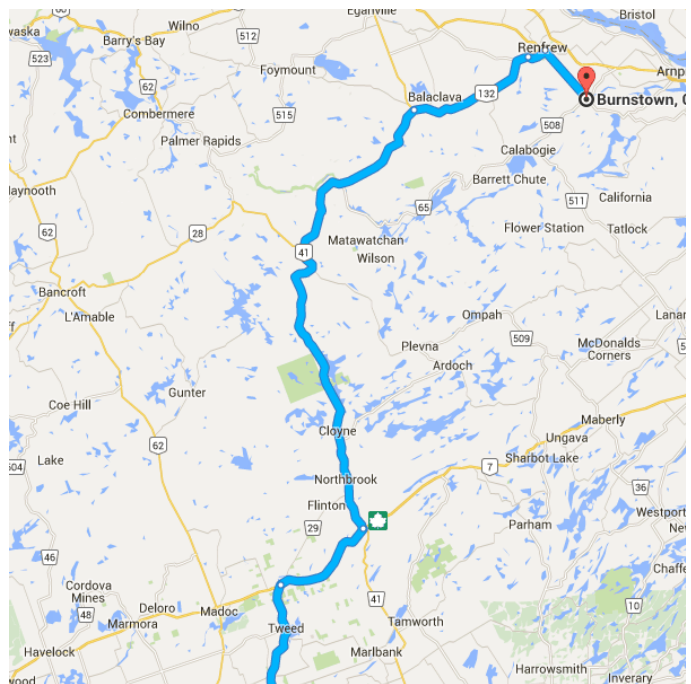

Drive 323 km, 3 h 31 min

Directions from Macdonald-Cartier Fwy to Burnstown, ON

o Macdonald-Cartier Fwy

Ontario

Follow ON-401 E to ON-37 N in Belleville.

Take exit 544 from ON-401 E

_____ 114 km / 1 h 2 min

1. Head east on ON-401 E

_____ 114 km

2. Take exit 544 for ON-37 toward Tweed/Belleville

_____ 350 m

Follow ON-37 N to Trans-Canada Hwy/ON-7 in Tweed

_____ 44.0 km / 33 min

- 3. Turn right onto ON-37 N
 _____ 18.7 km
- 4. Turn right onto Roslin Rd
 _____ 1.3 km
- 5. Turn right onto ON-37 N
 _____ 23.9 km

Take ON-41 N to ON-132 E in Bonnechere Valley

- _____ 122 km / 1 h 27 min
- 6. Turn right onto Trans-Canada Hwy/ON-7
 (signs for Perth)
 _____ 21.6 km
- ⬅ 7. Turn left onto ON-41 N (signs for Eganville)
 _____ 101 km

Continue on ON-132 E to Renfrew

- _____ 30.5 km / 22 min
- ↑ 8. Continue straight onto ON-132 E
 _____ 26.5 km
- 9. Turn right onto Opeongo Rd
 _____ 4.0 km

-  Turn **right** onto **Raglan St S/ON-60 E**
56 m / 12 s
-  Slight **right** onto **Raglan St S/Renfrew County Rd 52**
 Continue to follow Renfrew County Rd 52
12.1 km / 10 min